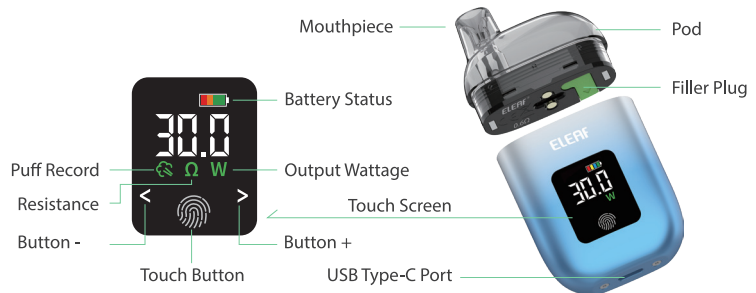

MESH COIL

REFILLABLE
POD

1100MAH

Midnight Black

Milk white

Space Grey

Ocean Sunrise

Ethereal Blue

Specifications

Size: 47mm*20mm*81.5mm

Pod Capacity: 6.5ml

Coil: Mesh 0.6/0.8ohm

Filling Hole: 6x4mm

Output Wattage: 6-30W

Battery Capacity: 1100mAh

Charging Current: 5V/1A (USB-C)